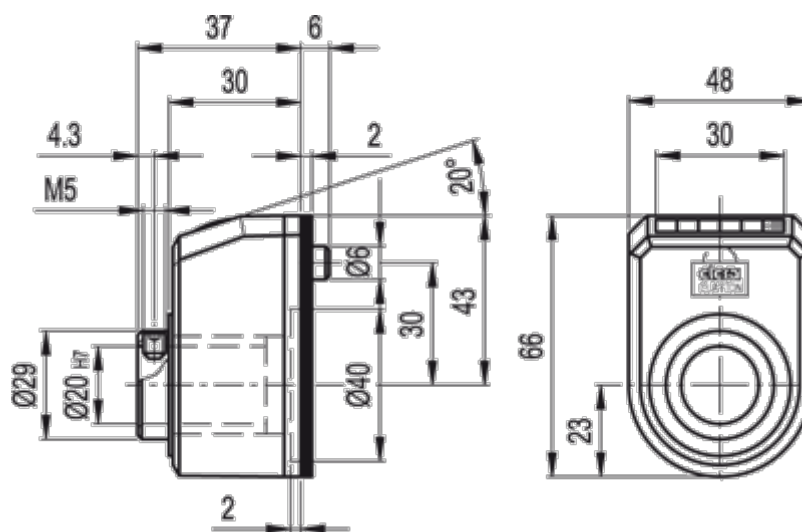

Article number: 2307083684

Description: E+G Direct drive position indikator  
DD52R-FR-0002.0-S-C2 (Orange)

## Measures

---

Max rpm = 1250